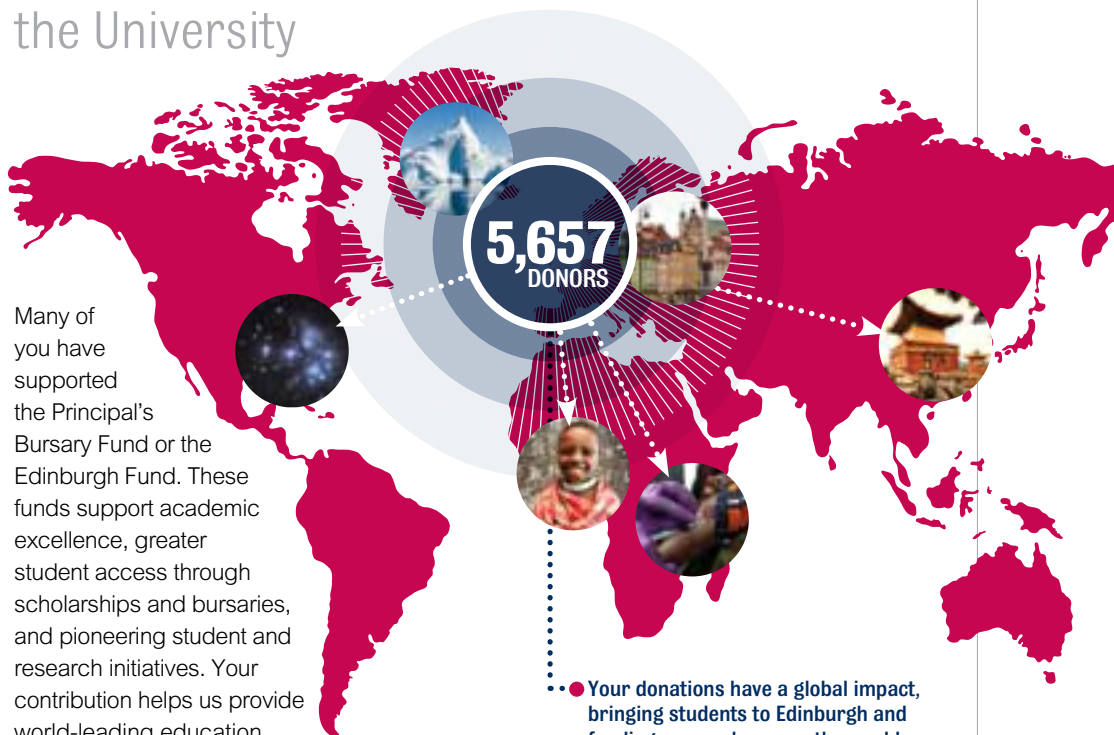

# Regular giving

EDINBURGH'S COMMUNITY OF SUPPORTERS

Over the past year, 5657 Edinburgh alumni and friends have made a donation to the University

Many of you have supported the Principal's Bursary Fund or the Edinburgh Fund. These funds support academic excellence, greater student access through scholarships and bursaries, and pioneering student and research initiatives. Your contribution helps us provide world-leading education and research, whilst ensuring that an Edinburgh education remains accessible to many. Donations have ranged from £5 to £25,000, guaranteeing that the next generation of students will benefit from a university experience that changes their lives forever.

● Your donations have a global impact, bringing students to Edinburgh and funding research across the world and in Scotland.

**CLOCKWISE FROM LEFT:** Students you support are surveying stars in the USA, researching climate change in Greenland, studying architecture in Poland, developing stem cell biology in China, training health workers in Malawi, and researching education and poverty in Ghana.